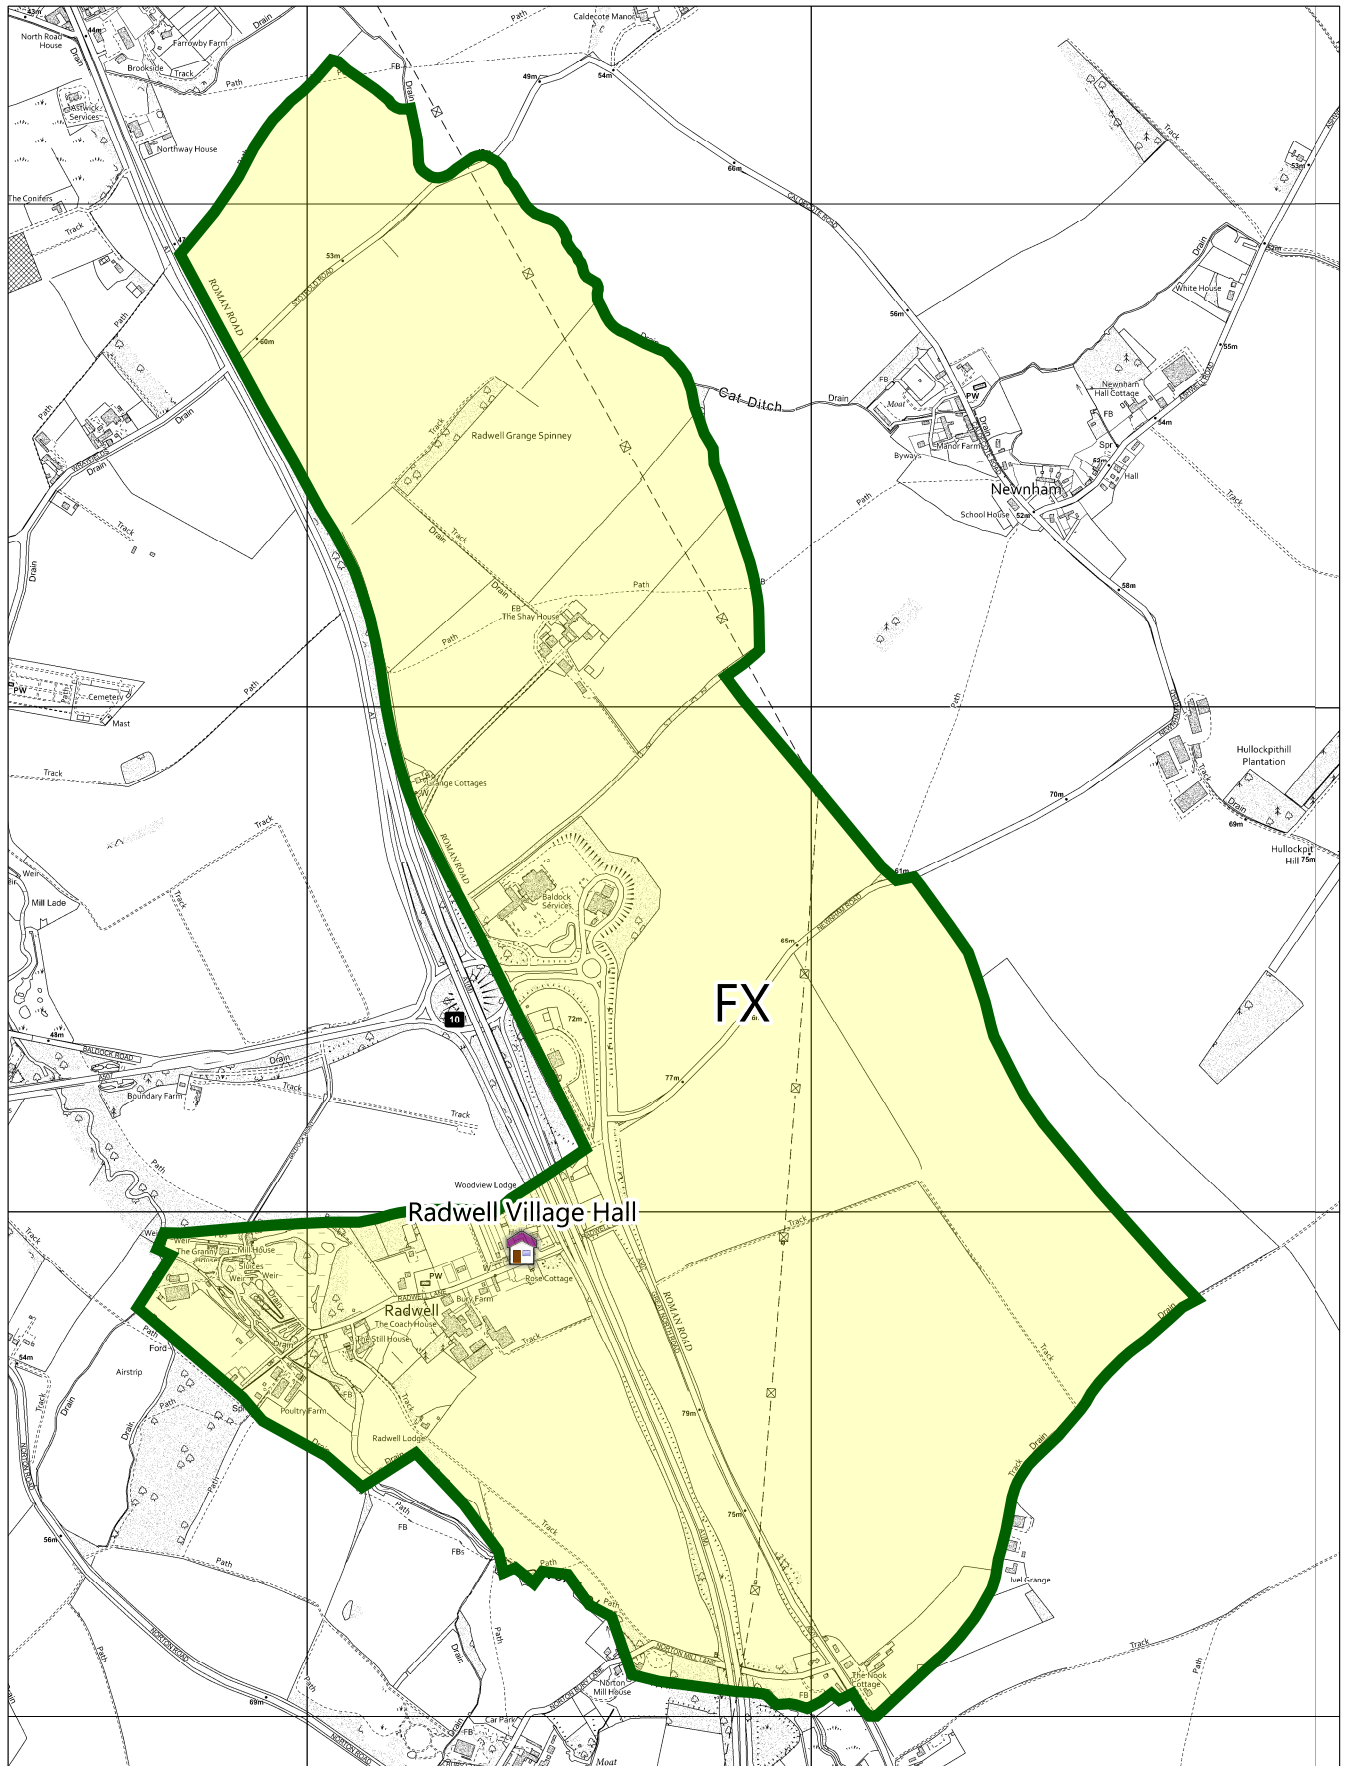

Radwell Village Hall - Arbury Ward

Radwell Village Hall, Radwell Lane,
Radwell, Herts, SG7 5EP

NORTH HERTFORDSHIRE DISTRICT COUNCIL

Scale: 1:15000
Date: 20:08:19